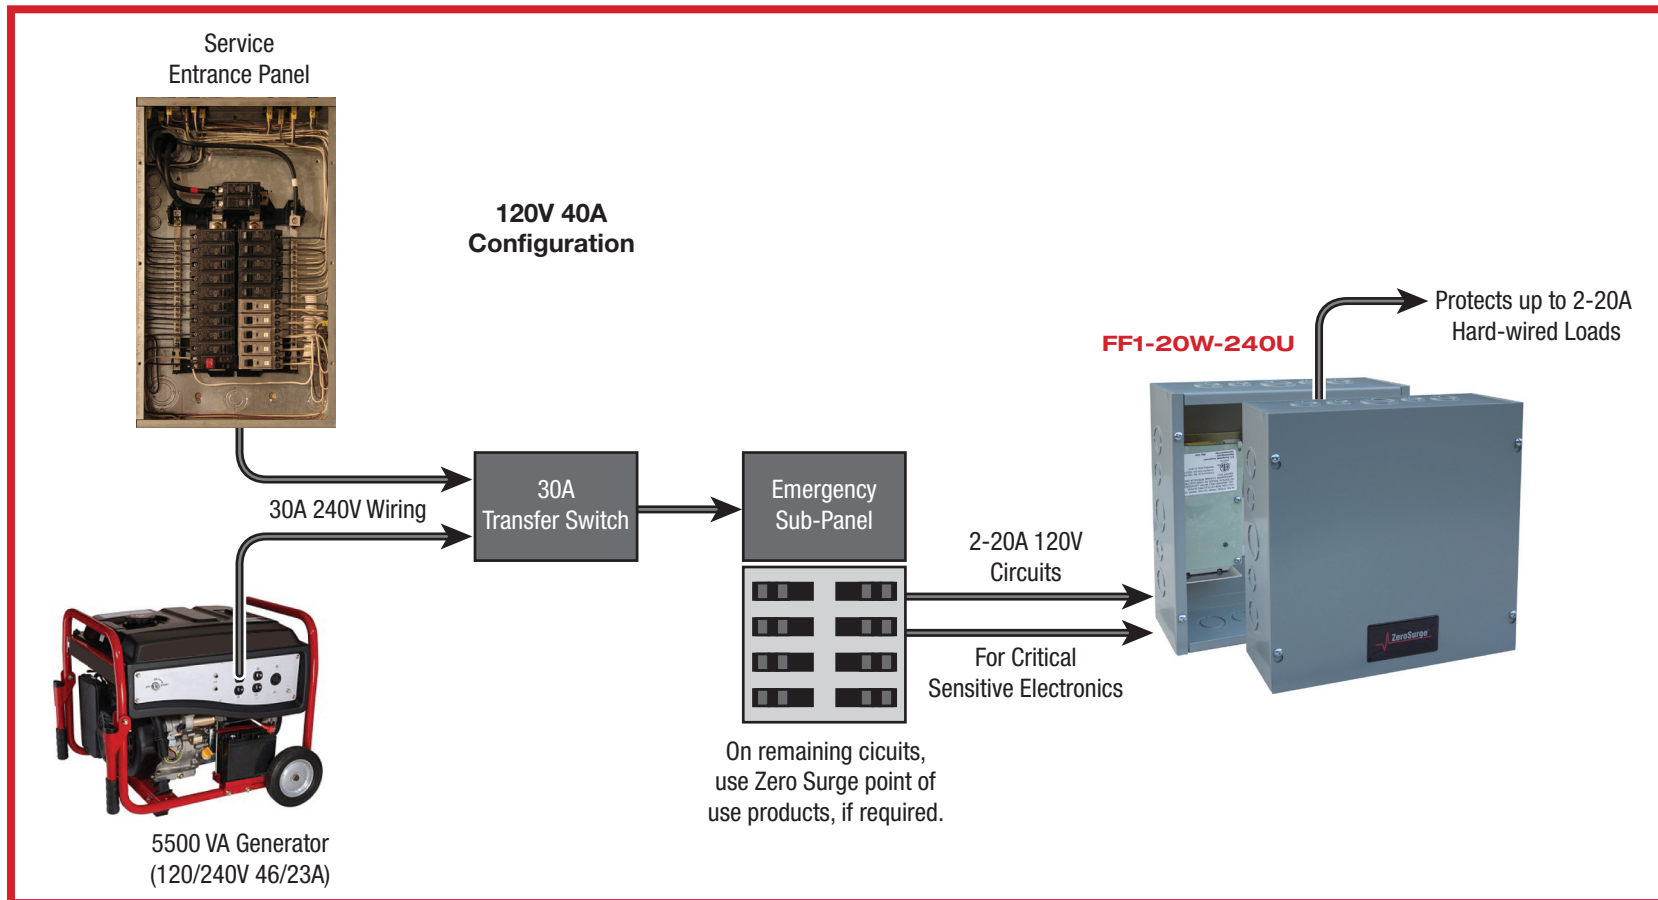

Typical Generator Configuration Using Zero Surge Hard-wired Surge Protection

889 State Route 12 • Frenchtown, NJ 08825
www.zerosurge.com • 800-996-6696 • info@zerosurge.com