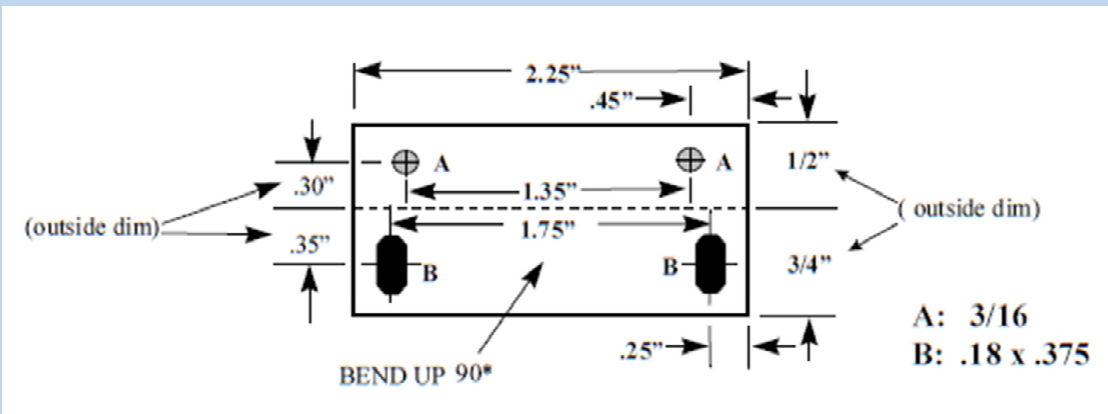

2R Series Bracket—#009-00002

Right angle mounting bracket of .060 nominal steel, flat black powder coated.

Angle bracket mounting footprint (not to scale). Four bracket positions shown. Two brackets supplied.

B: 0.18" x .375"