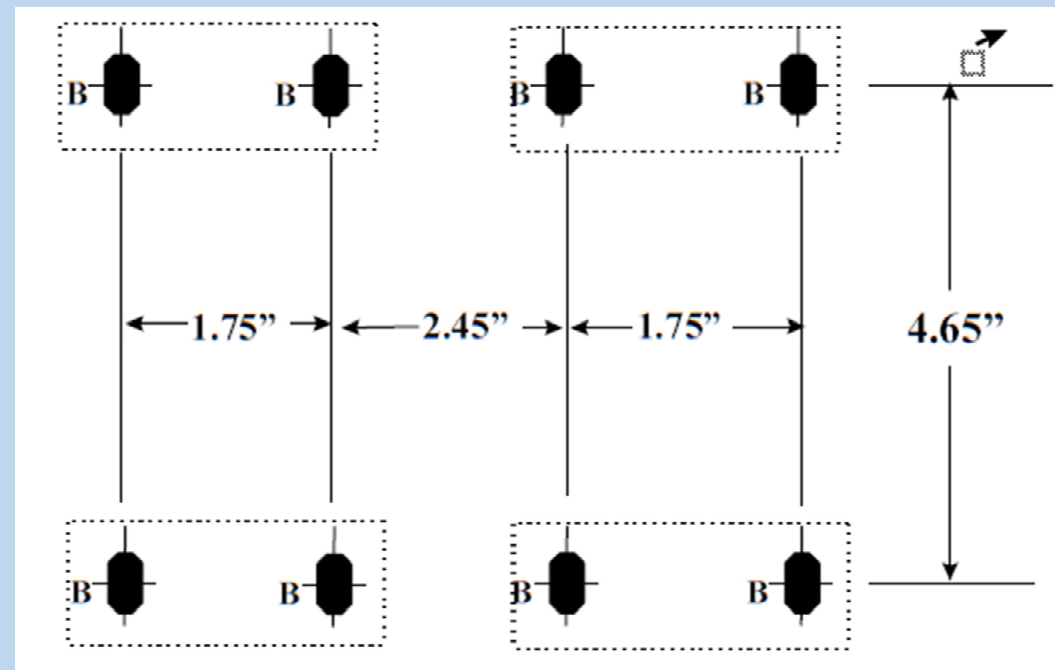

2R Series Bracket—#009-00002

Right angle mounting bracket of .060 nominal steel, flat black powder coated.

Angle bracket mounting footprint (not to scale). Four bracket positions shown. Two brackets supplied.

B: 0.18" x .375"