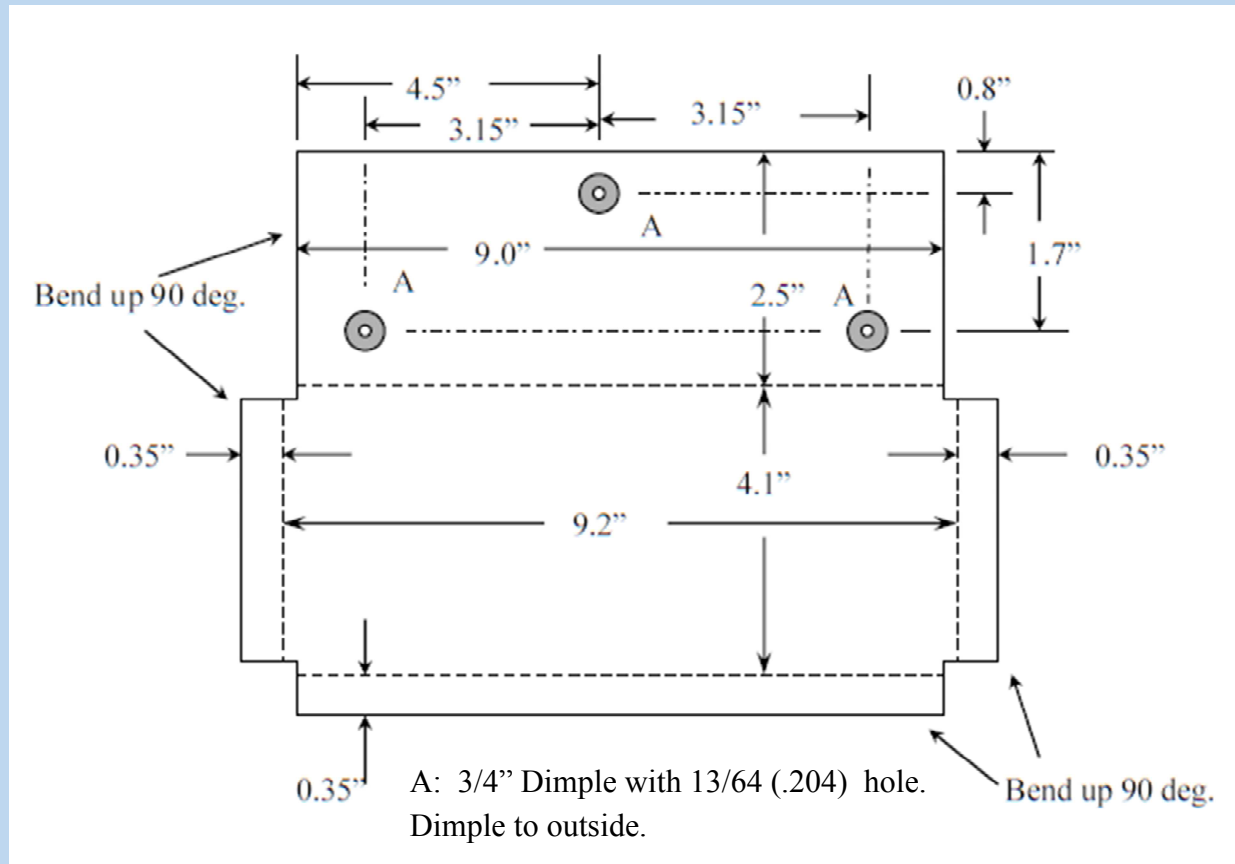

Universal Mounting Shelf—#009-00011

Mounting shelf of .060 nominal steel, flat black powder coated.

Note: Dimensions to bends are "inside" dimensions.