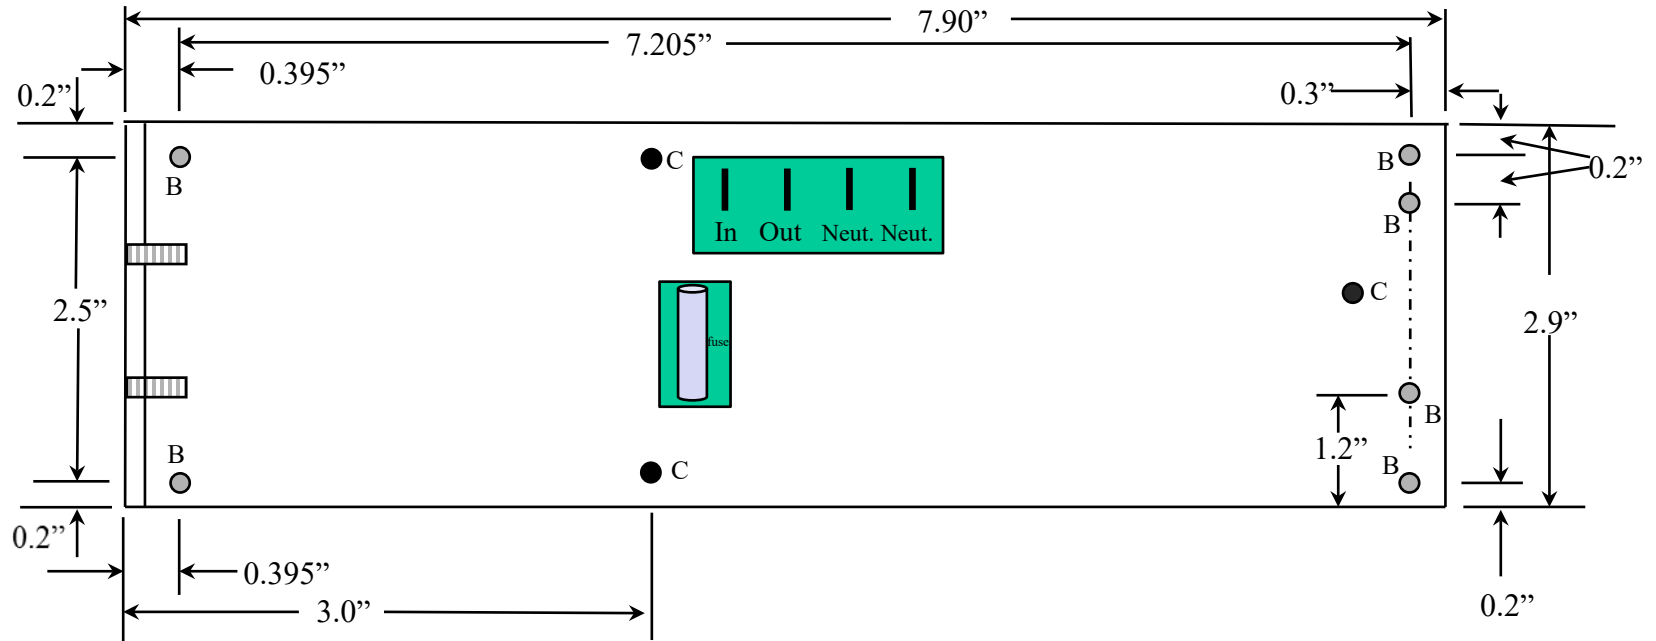

Part Desc: **OEM7-8W-120**

Part #: **002-00521**

Revised: **3/19/08**

PROPERTY OF **ZERO SURGE INC.**

889 State Rt 12 Frenchtown NJ 08825

Phone 908 996-7700 Fax 908 996-7773

“B” mounting holes
“C” screw posts
Top View - not to scale

4 Spades 1/4" wide, 0.032" thick with 3/8" spacing.

Fuse Holder – 0.875" x 1/4"

B: 0.1875" hole 6 places

C: 0.125" screw posts 3 places

Material: 0.080" nominal aluminum

Alloy: 5052 Hardness: H32