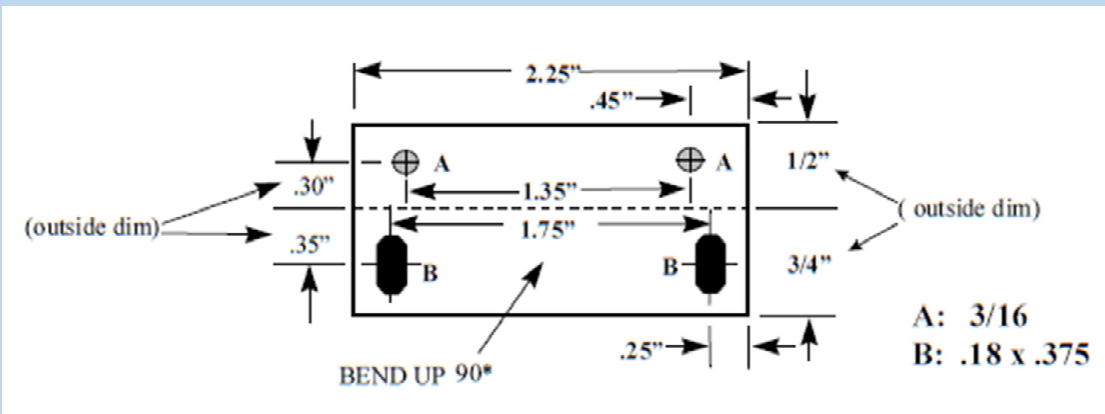

2R Series Bracket—#009-00002

Right angle mounting bracket of .060 nominal steel, flat black powder coated.

Angle bracket mounting footprint (not to scale). Four bracket positions shown. Two brackets supplied.

B: 0.18" x .375"