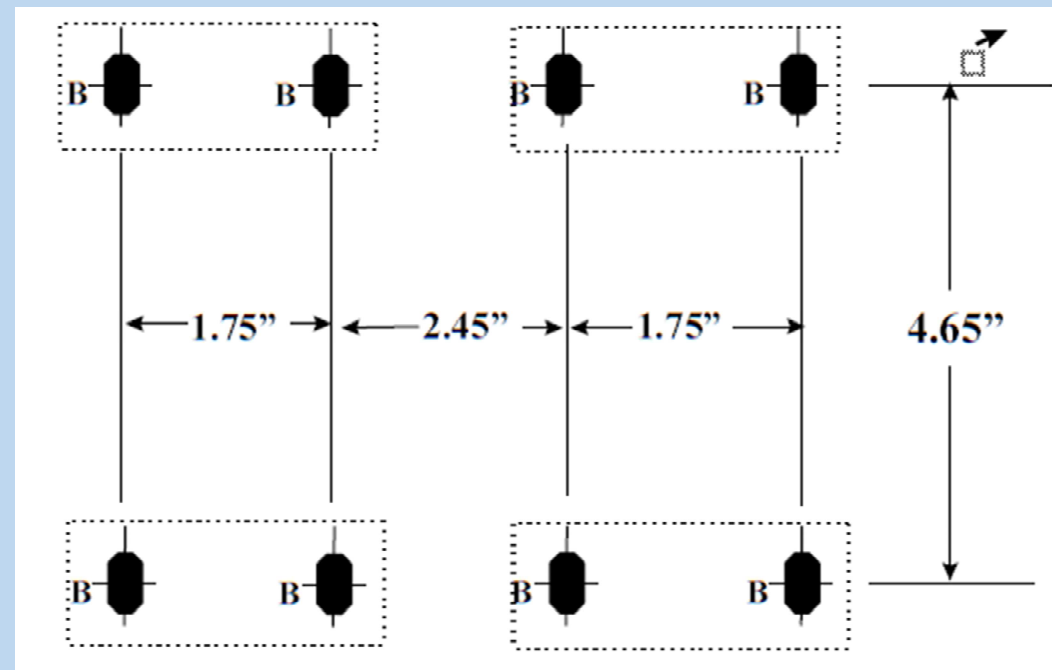

2R Series Bracket—#009-00002

Right angle mounting bracket of .060 nominal steel, flat black powder coated.

Angle bracket mounting footprint (not to scale). Four bracket positions shown. Two brackets supplied.

B: 0.18" x .375"