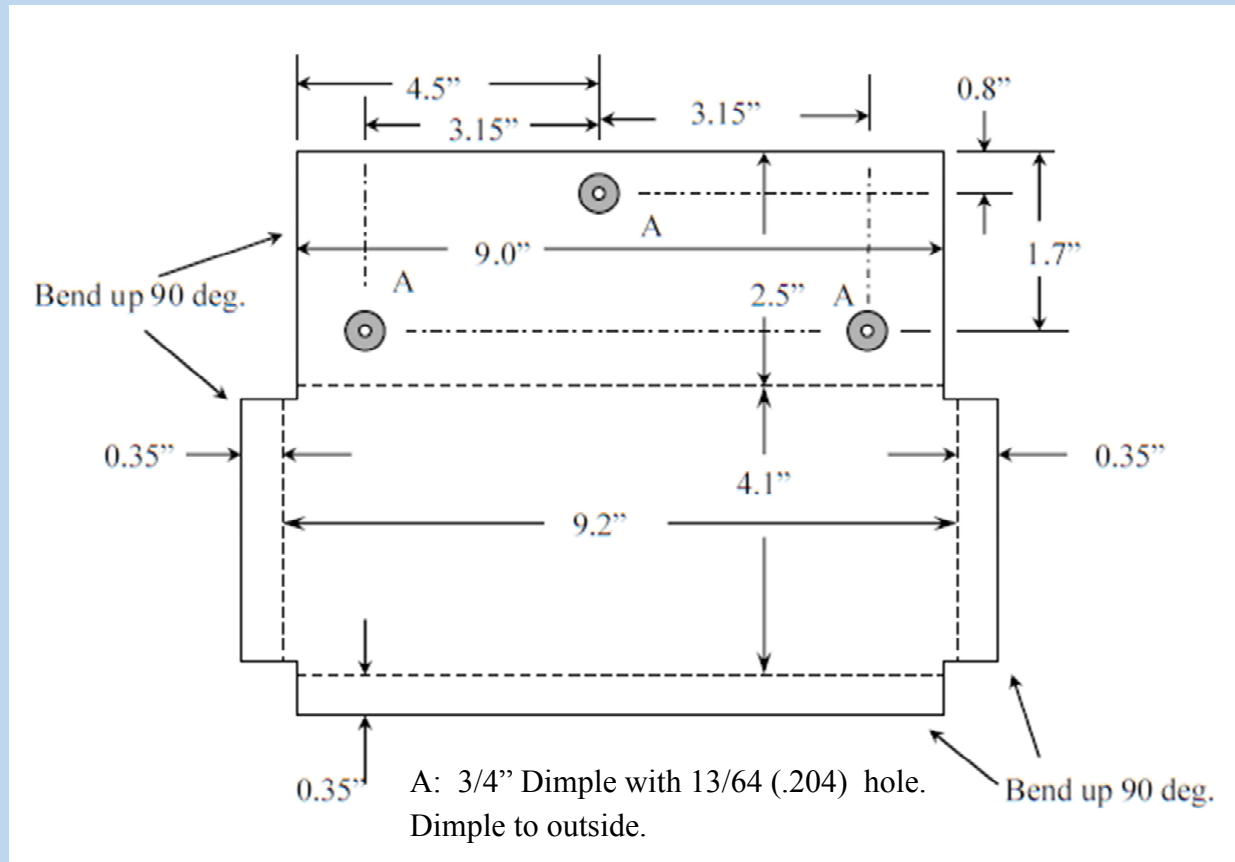

Universal Mounting Shelf—#009-00011

Mounting shelf of .060 nominal steel, flat black powder coated.

Note: Dimensions to bends are "inside" dimensions.